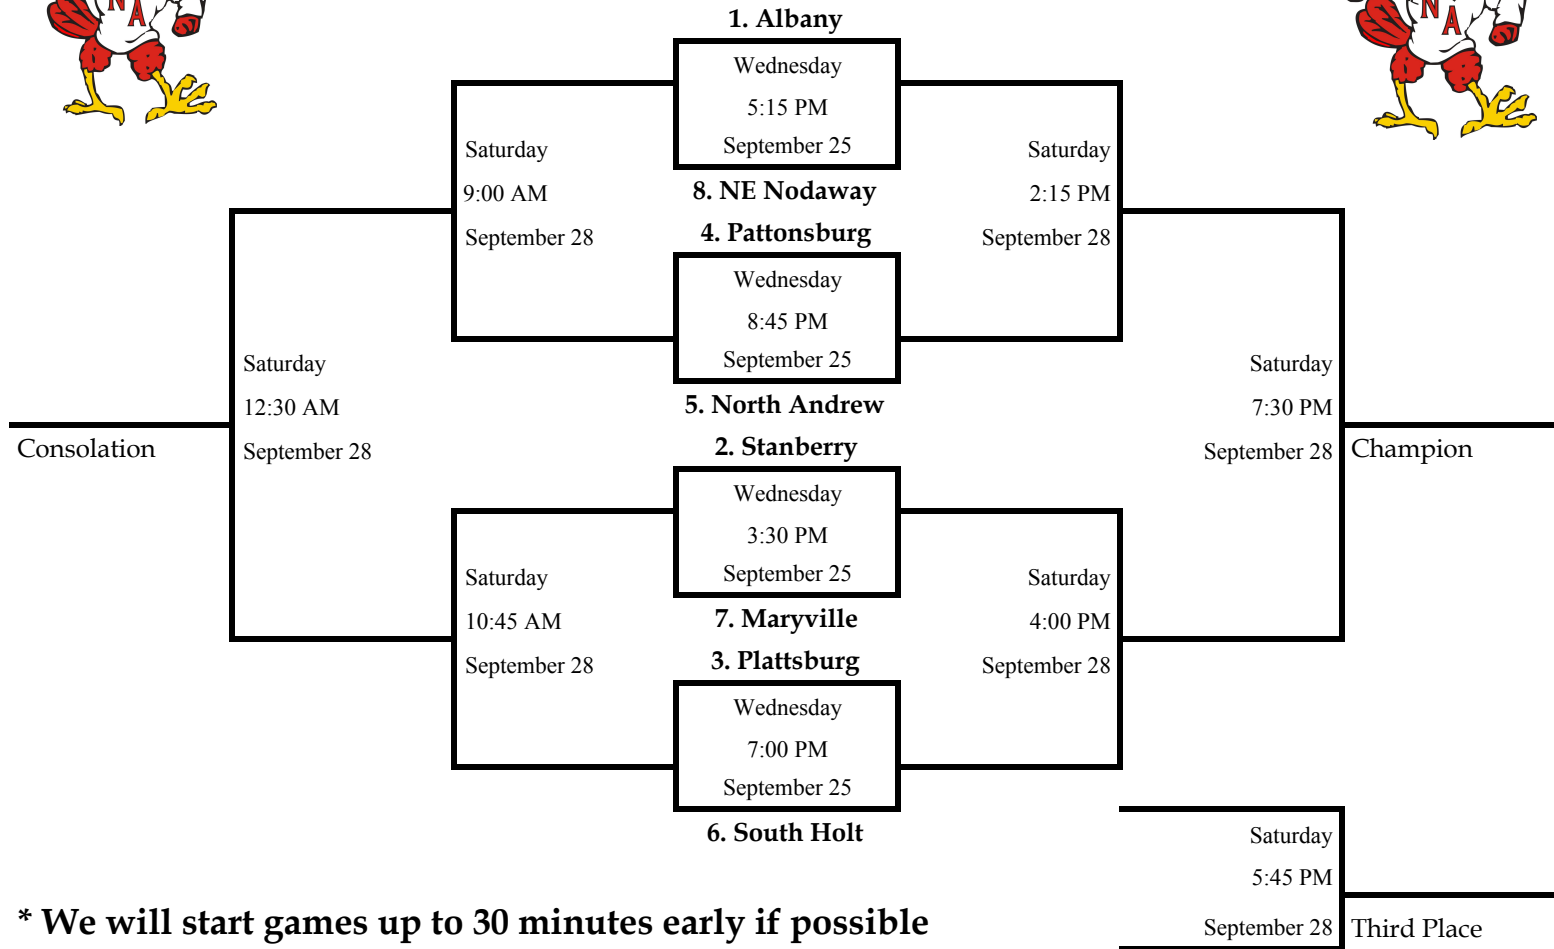

31st Annual North Andrew Softball Tournament

* We will start games up to 30 minutes early if possible